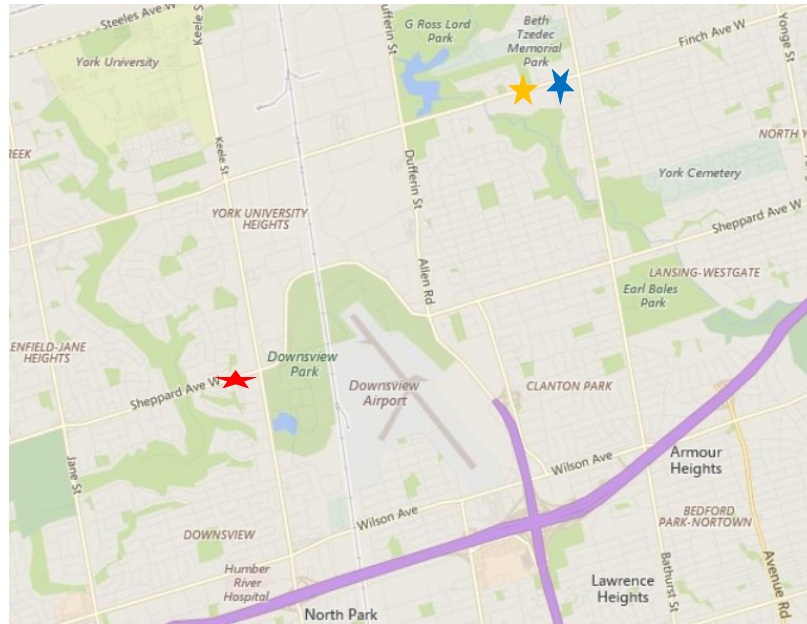

Site Locations

TEL #: 416-633-4035

EarlyON Child and Family Centre is a place for children (birth to six years) and their parents and/or caregivers to take part in programs and activities **together.**

The programs and services are FREE

EarlyON offers the services listed below.

- **Early learning and literacy programs for parents and children.**
- **Programs to help parents and caregivers in all aspects of early child development and parenting. (workshops and groups)**
- **Links to other early years programs and resources in the community.**

EarlyON Locations

1. Main Site
  SickKids Centre for Community Mental Health
  1645 Sheppard Avenue West
  Toronto, ON M3M 2X4
2. Bathurst-Finch Hub
  540 Finch Avenue West
  Toronto, ON M2R 1N7
3. Centennial Public Library
  578 Finch Avenue West
  Toronto, ON M2R 1N7

www.ontarioearlyyears.ca
www.hincksdellcrest.org

Pour des services à la petite enfance et à la famille en français, contactez le Centre francophone de Toronto en téléphonant le 416-922-2672 poste : 274 ou consultez notre site web : www.centrefranco.org