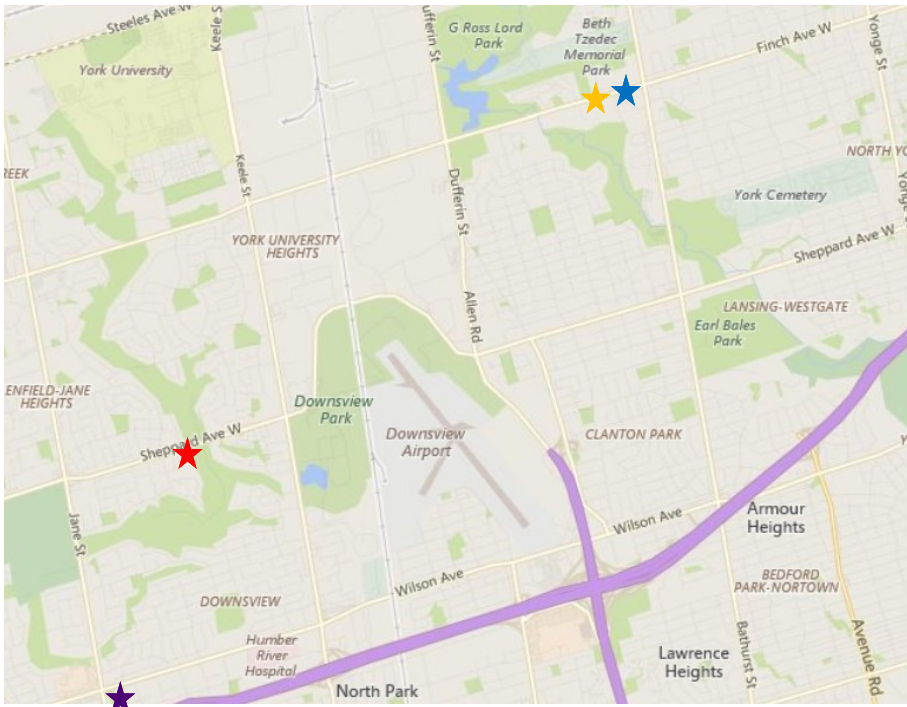

### EarlyON Locations

- ★ 1. Main Site  
SickKids Centre for Community Mental Health  
1645 Sheppard Avenue West  
Toronto, ON M3M 2X4
- ★ 2. Bathurst-Finch Hub  
540 Finch Avenue West  
Toronto, ON M2R 1N7
- ★ 3. Centennial Public Library  
578 Finch Avenue West  
Toronto, ON M2R 1N7
- ★ 4. Centre for Spanish Speaking People  
2141 Jane Street, Suite 200  
Toronto, ON M3M 1A2